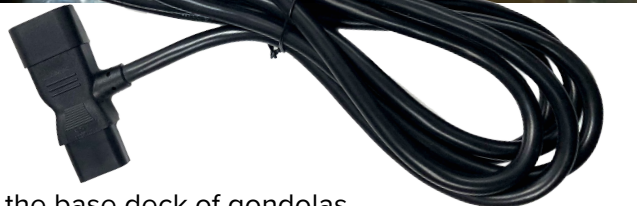

# T-Series Power System

Our T-Series Power System uses extensions under the base deck of gondolas to connect multiple power supplies in series. The T-Series connections pair with any of our power supplies to accommodate multiple power strips up to 8-feet apart and in series of 12 — for gondola runs up to 96 feet long.

**FEATURES:**

- Power from single 110V outlet, connect up to 10 power supplies in series
- Fully concealed under base deck
- 84-24W capacity at each power strip
- Up to 1000 Watt capacity in single run
- LED indicator for power on notification
- Heavy gauge wire used to ensure power is conducted efficiently

**SHARE YOUR MESSAGE**

Leverage power down the aisle like never before.

A single run lets you power all shelf channels, valance lights, backlit header panels, uplit panels. It's also compatible with LCD displays and IoT solutions. Future-proof your store today!