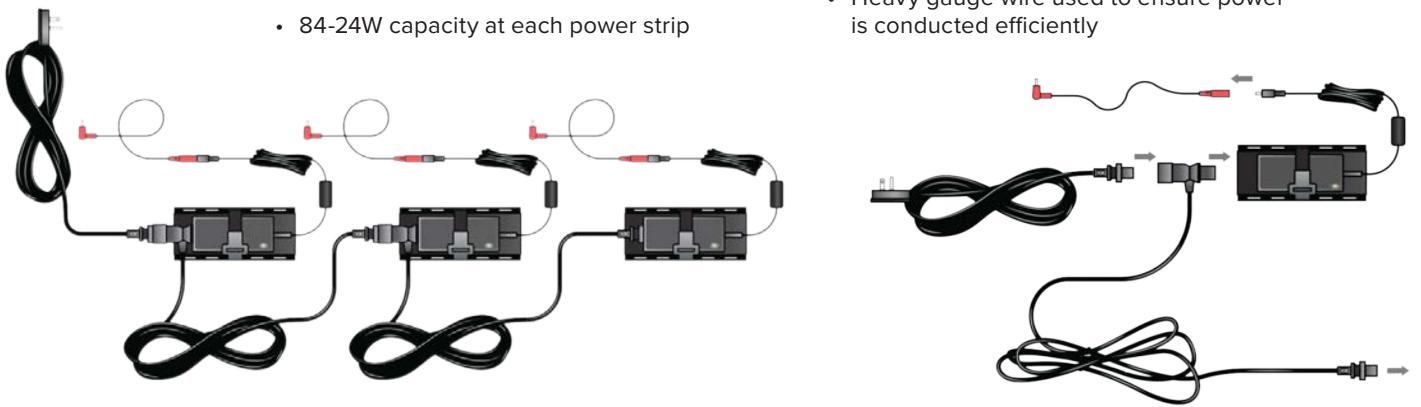

# T-Series Power System

Our T-Series Power System uses extensions under the base deck of gondolas to connect multiple power supplies in series. The T-Series connections pair with any of our power supplies to accommodate multiple power strips up to 8-feet apart and in series of 12 — for gondola runs up to 96 feet long.

**FEATURES:**

- Power from single 110V outlet, connect up to 10 power supplies in series
- Fully concealed under base deck
- 84-24W capacity at each power strip
- Up to 1000 Watt capacity in single run
- LED indicator for power on notification
- Heavy gauge wire used to ensure power is conducted efficiently

**SHARE YOUR MESSAGE**

Leverage power down the aisle like never before.

A single run lets you power all shelf channels, valance lights, backlit header panels, uplit panels. It's also compatible with LCD displays and IoT solutions. Future-proof your store today!