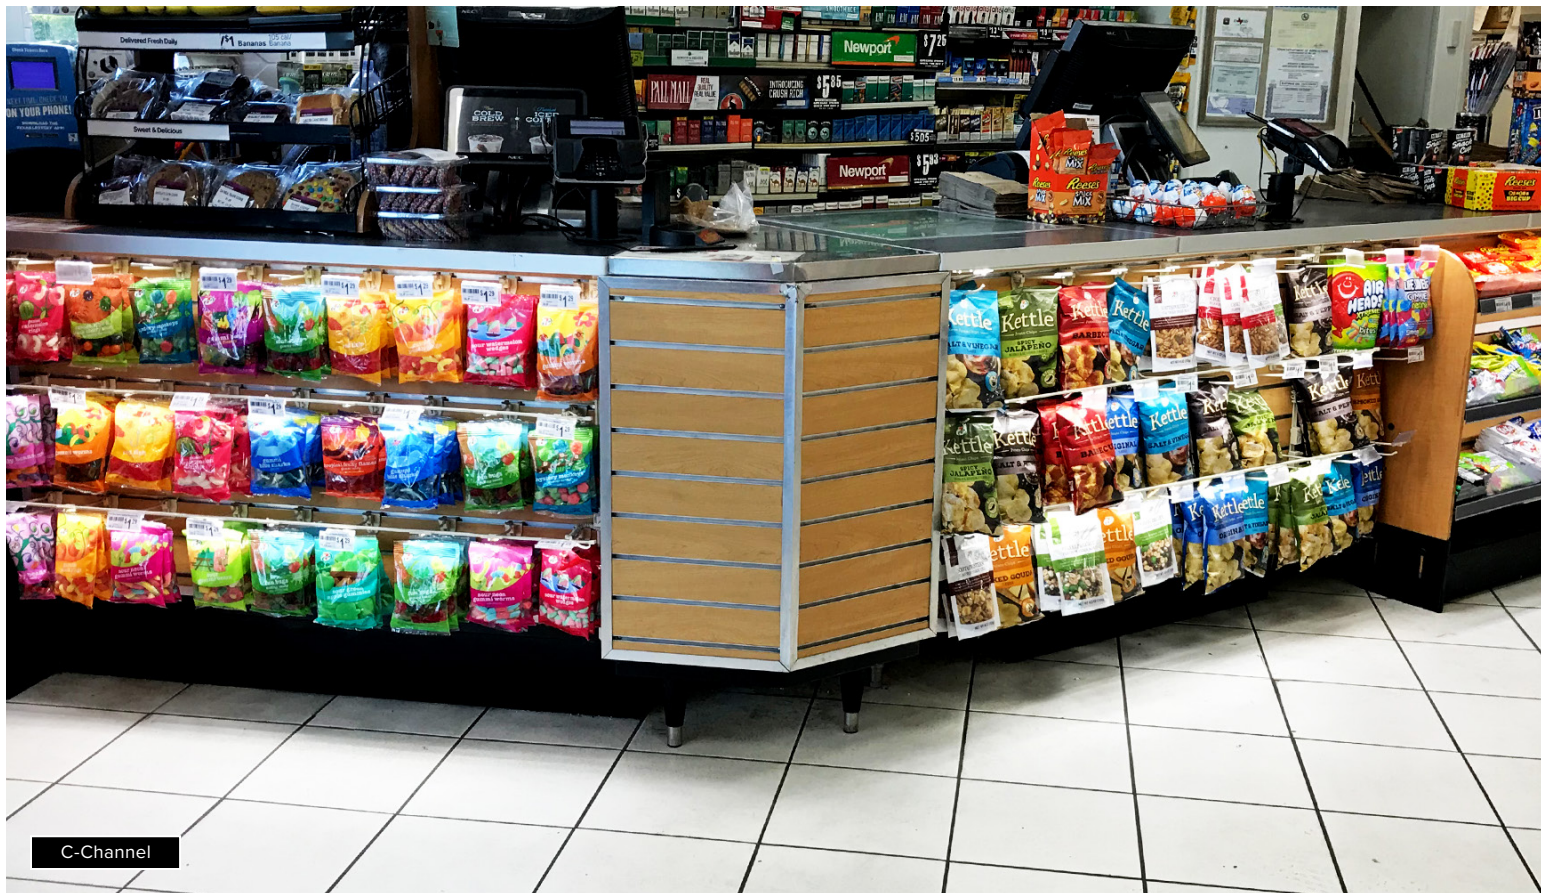

LED Lighting Solutions for Pegged Merchandising Look Book

LIGHTING FOR **IMPACT**

Elevate the appearance of your pegged merchandising — and watch your sales grow!

While LED lighting is routinely proven to command attention and grow sales for assortments on the shelf — *what about your pegged systems?* With Lighting for Impact's made-for-retail LED solutions, you can easily transform how your customers see, shop, and spend in your store — specific to your pegged merchandising!

We've developed three simple approaches to elevate pegged assortments; our C-Channel (*clip mounting*), W-Channel bar and Angle Bracket mount lighting. Contact us today to learn more about the best solution for your store!

BEFORE

AFTER

W-Channel

C-Channel

Angle Bracket

Call us at **844.218.4112** anytime to ask questions.

C-Channel

Research has shown customers select twice as many items from shelving with integrated lighting, than those with none.

— LUXREVIEW

W-Channel

Angle Bracket

C-Channel

“Imagine if you found the right product or technology to help you modernize how your store looks and improve your customer experience; that could help you in how well you do your visual merchandising — and eventually your sales.”