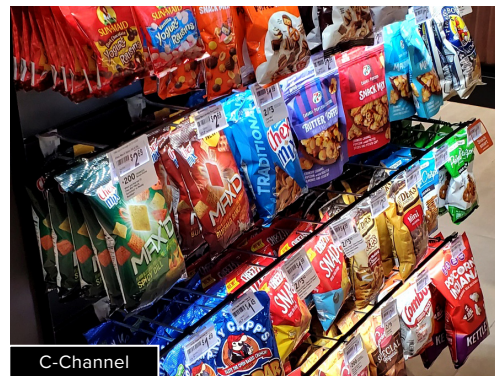

Angle Bracket