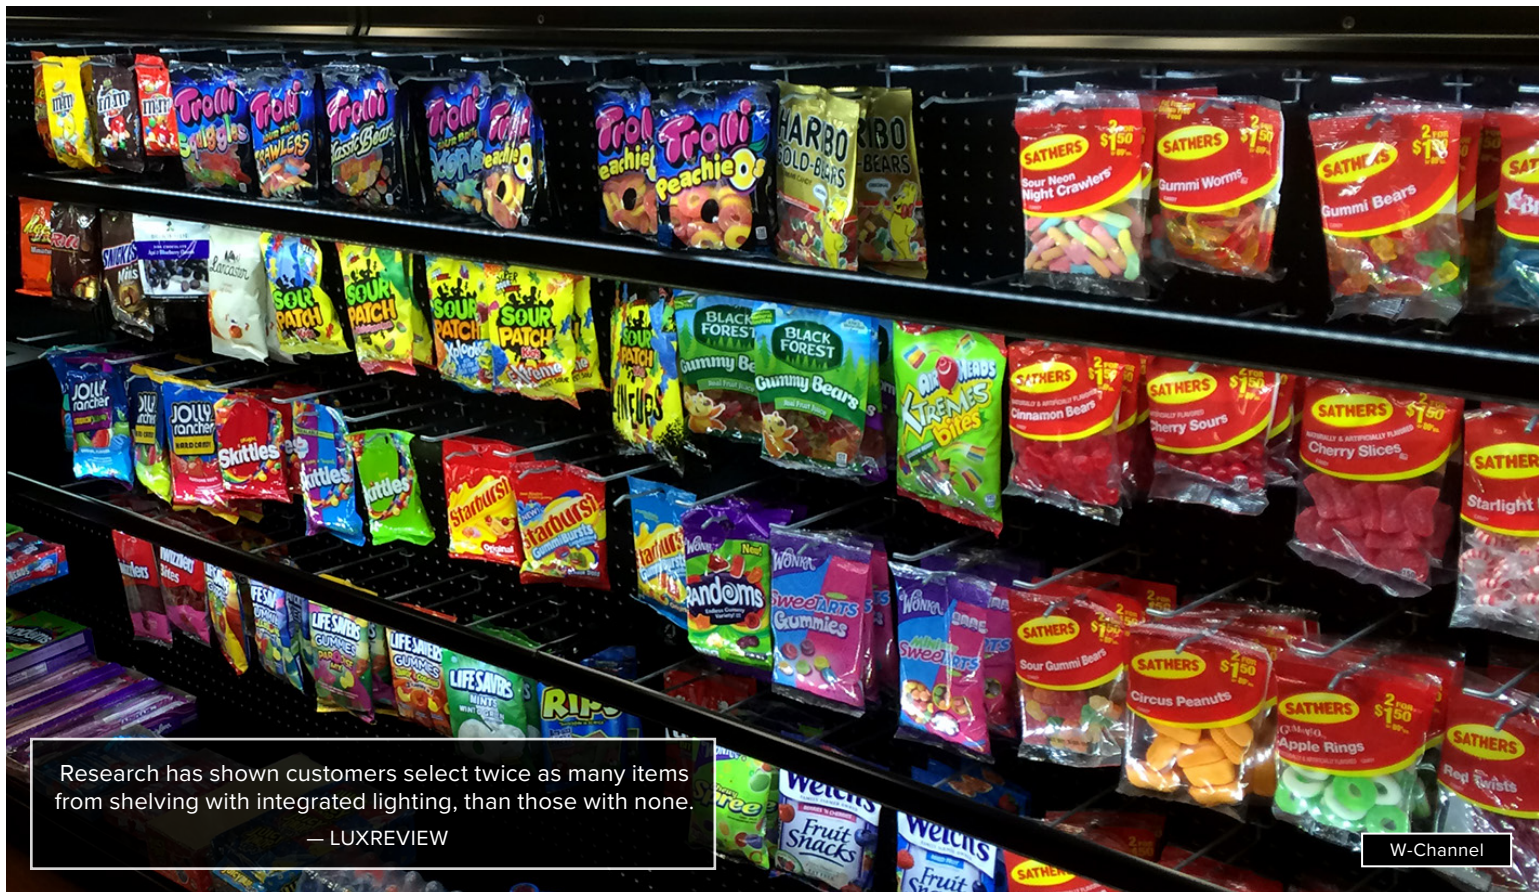

Research has shown customers select twice as many items from shelving with integrated lighting, than those with none.

— LUXREVIEW

W-Channel