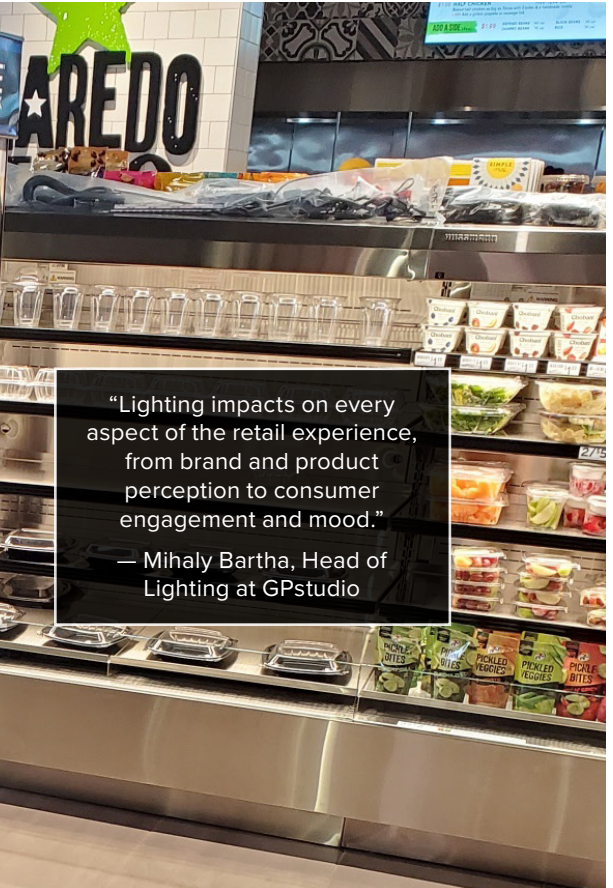

— LUXREVIEW

W-Channel

Angle Bracket

C-Channel

“Imagine if you found the right product or technology to help you modernize how your store looks and improve your customer experience; that could help you in how well you do your visual merchandising — and eventually your sales.”

— Leonardo Novella
(via *Visual Retailing*)

C-Channel

C-Channel

MAYBELLINE
NEW YORK

MAYBELLINE
NEW YORK

BROW

“Lighting impacts on every aspect of the retail experience, from brand and product perception to consumer engagement and mood.”
— Mihaly Bartha, Head of Lighting at GPstudio

Angle Bracket

C-Channel

“Light your display like it’s important! Remember, light makes the merchandise pop.”
— Bob Phibbs, The Retail Doctor

C-Channel

C-Channel

“Lighting should be a top priority in store design to enhance the retail environment and highlight products. Retailers must understand how they can use lighting to shape their customer experience.”